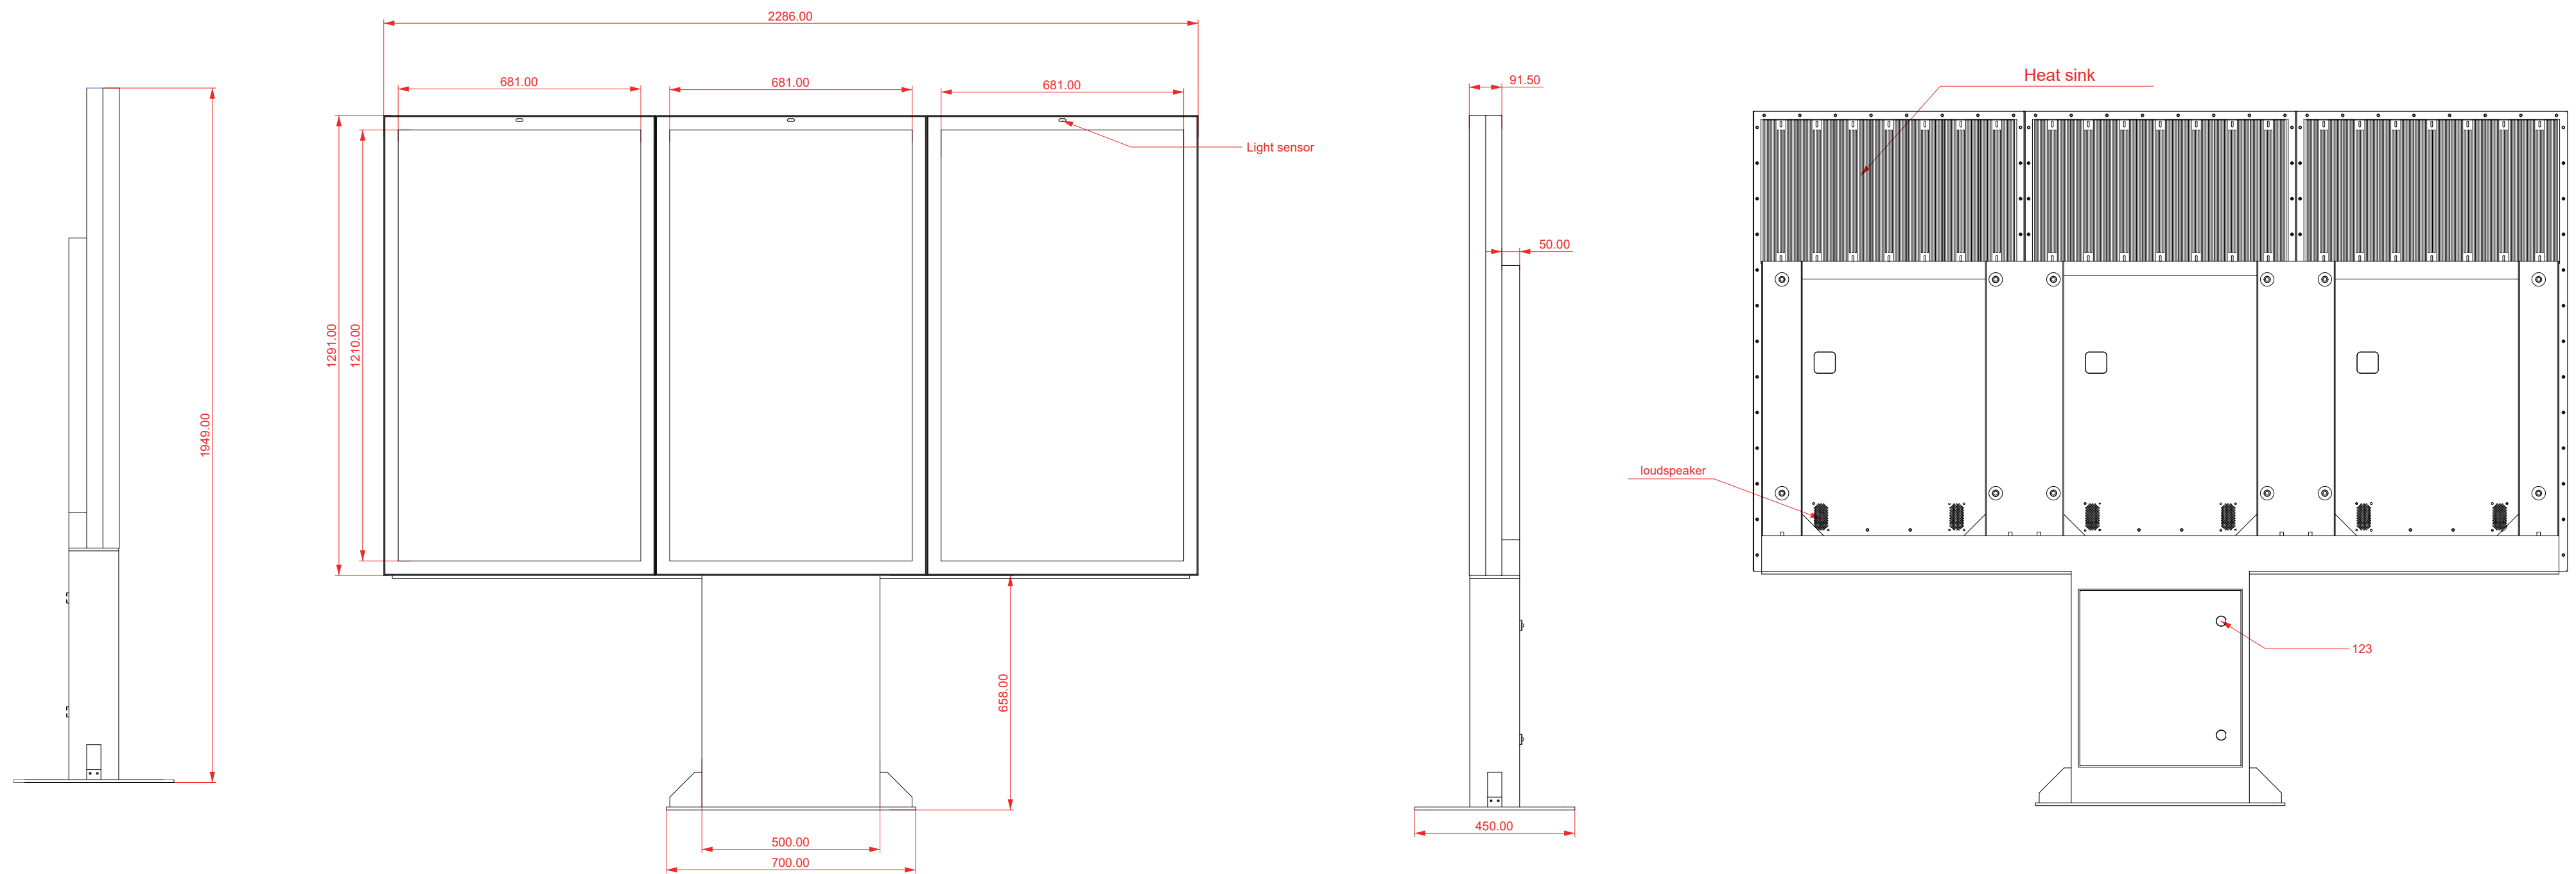

55 inch outdoor digital menu board

Types :	Floor-standing	55 inch outdoor digital menu board
Size :	55"	
Model :		