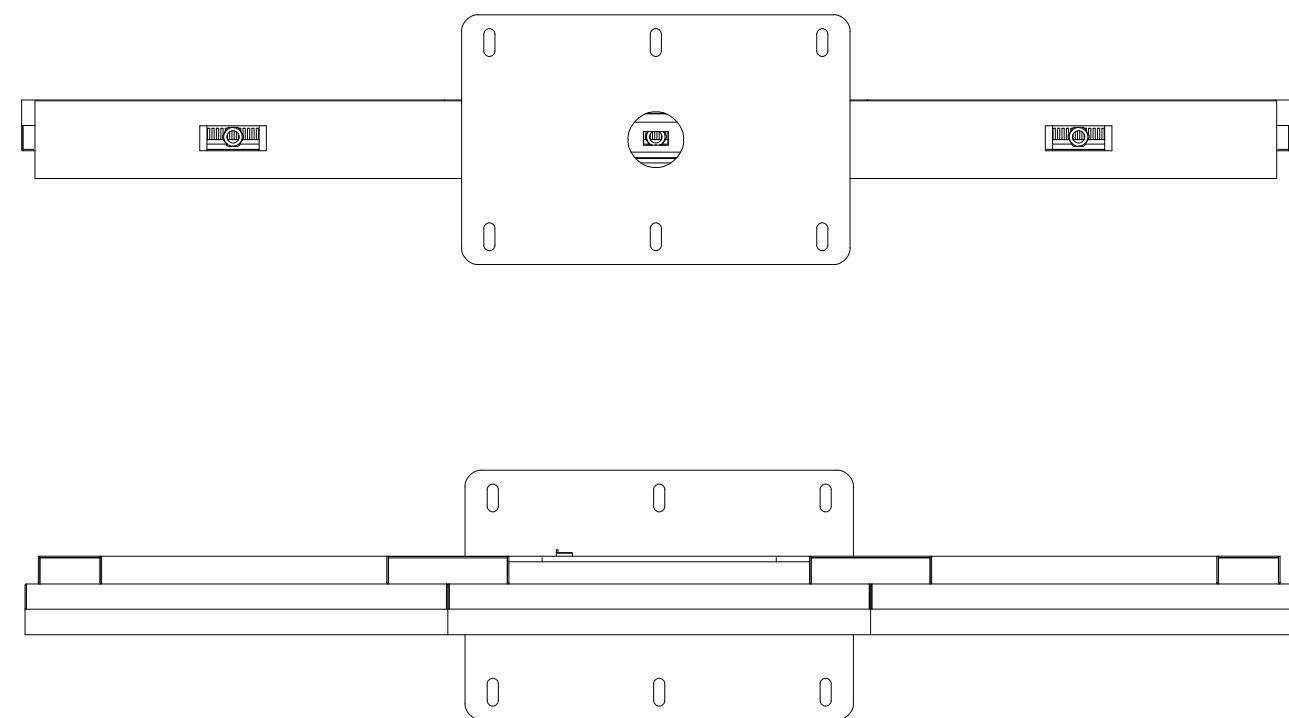

55 inch outdoor digital menu board

Types :	Floor-standing	55 inch outdoor digital menu board
Size :	55"	
Model :		