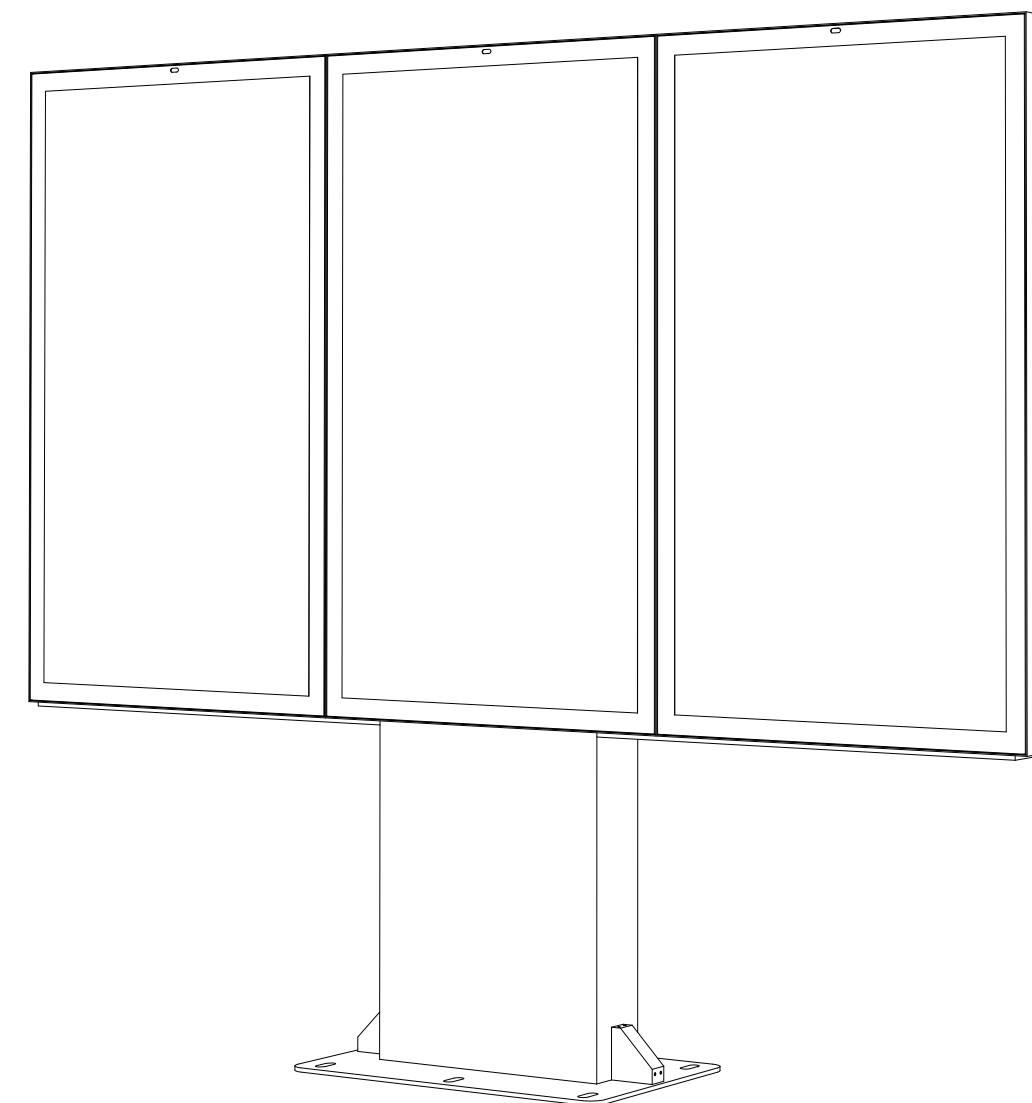

55 inch outdoor digital menu board

Types :	Floor-standing	55 inch outdoor digital menu board
Size :	55"	
Model :		