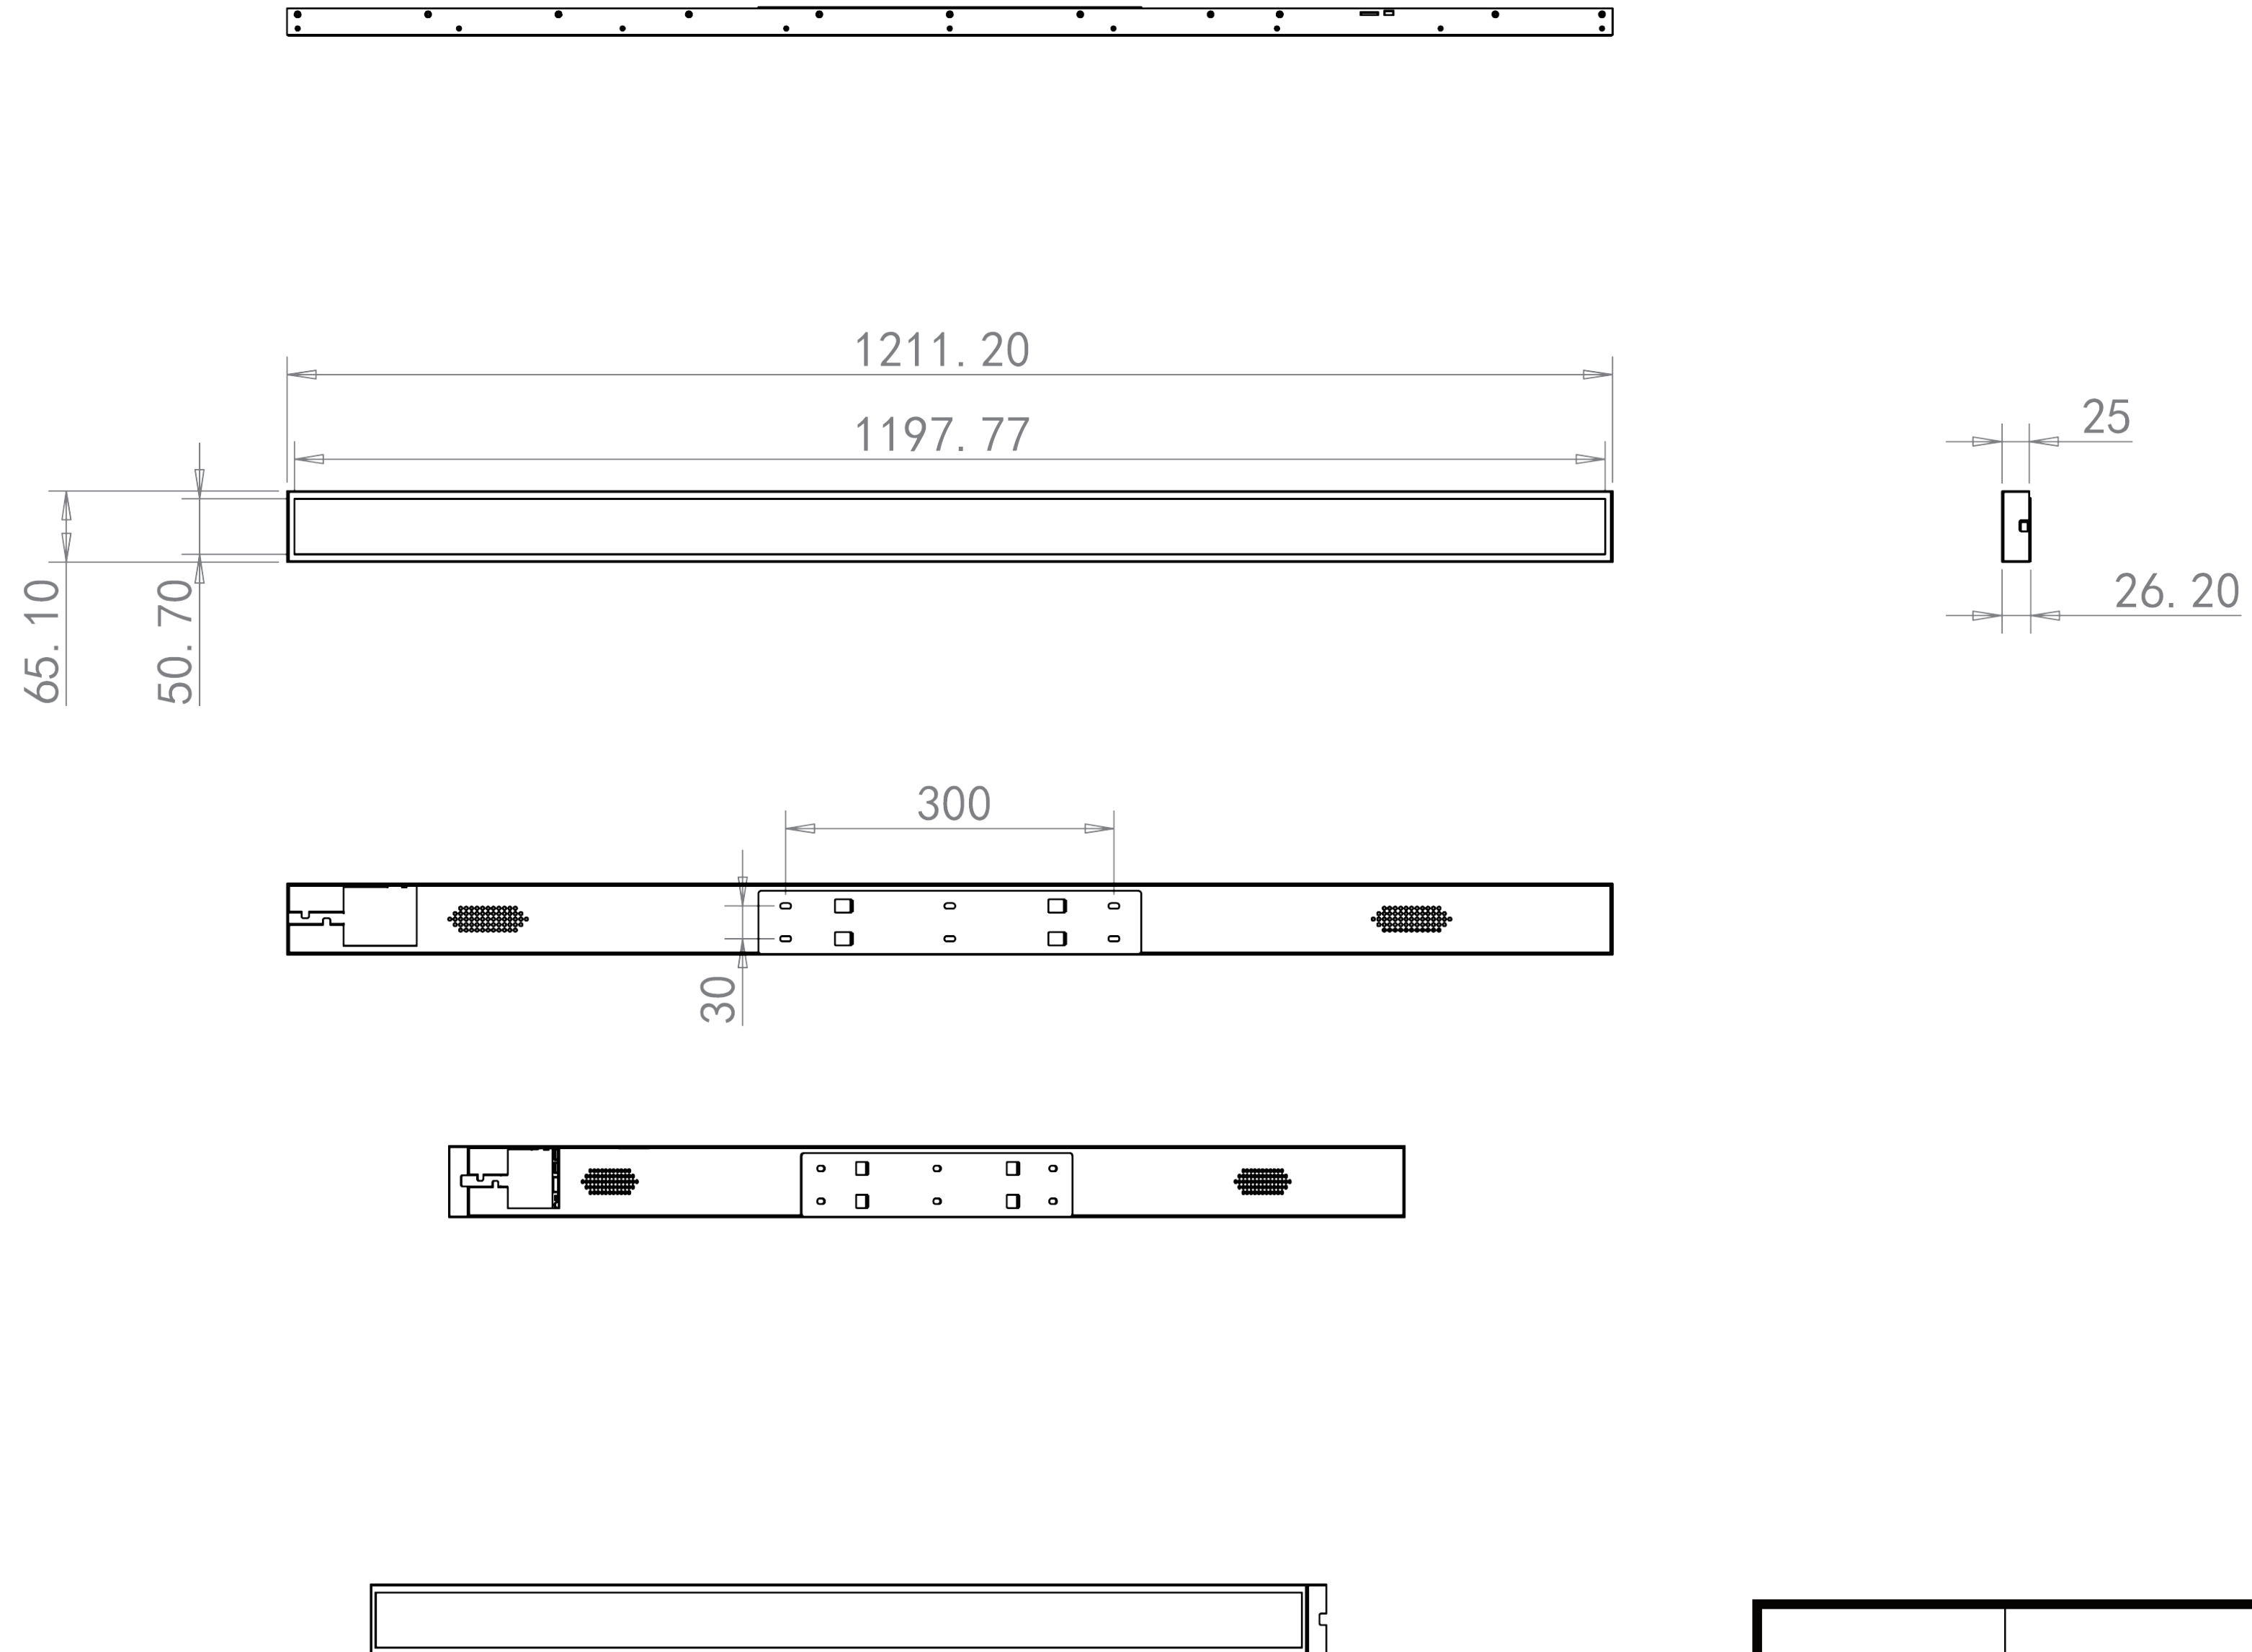

47.1" Stretched Bar LCD Display

Types :	Bat-type	47.1" Stretched Bar LCD Display
Size :	47.1"	
Model :		