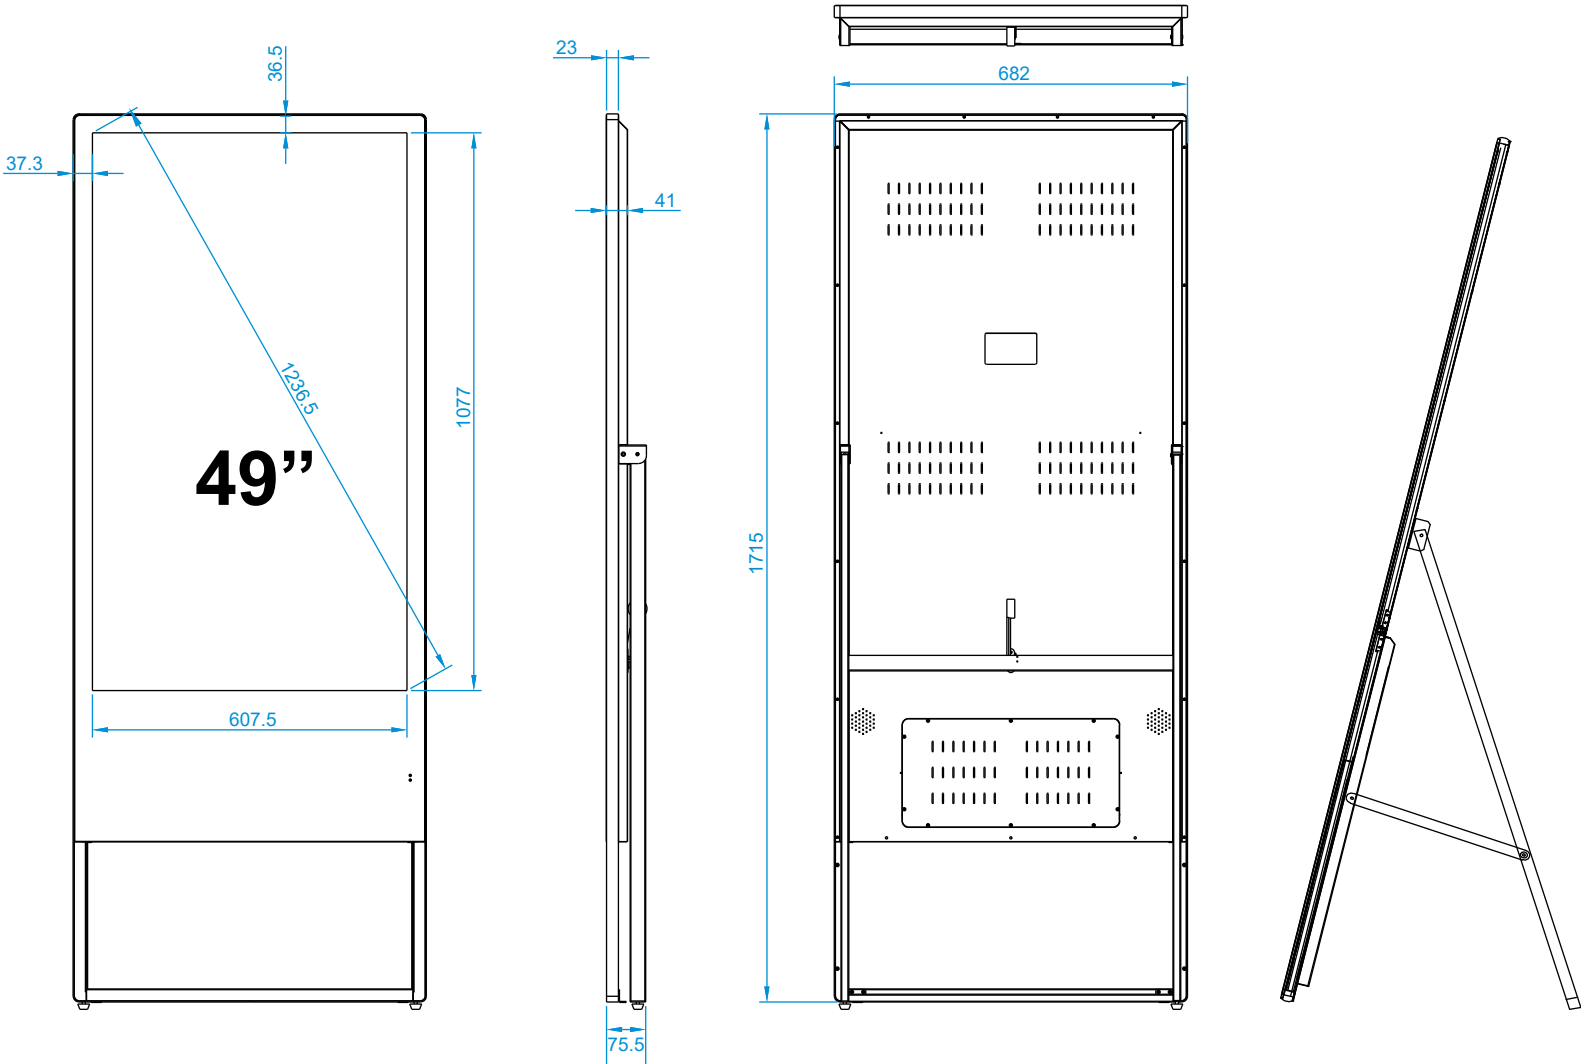

# 32 inch Portable digital poster

Types :	Bracket type	<b>32 inch Portable digital poster</b>
Size :	32"	
Model :		

# 43 inch Portable digital poster

Types :	Bracket type	<b>43 inch Portable digital poster</b>
Size :	43''	
Model :		

# 49 inch Portable digital poster

Types :	Bracket type	<b>49 inch Portable digital poster</b>
Size :	49''	
Model :		