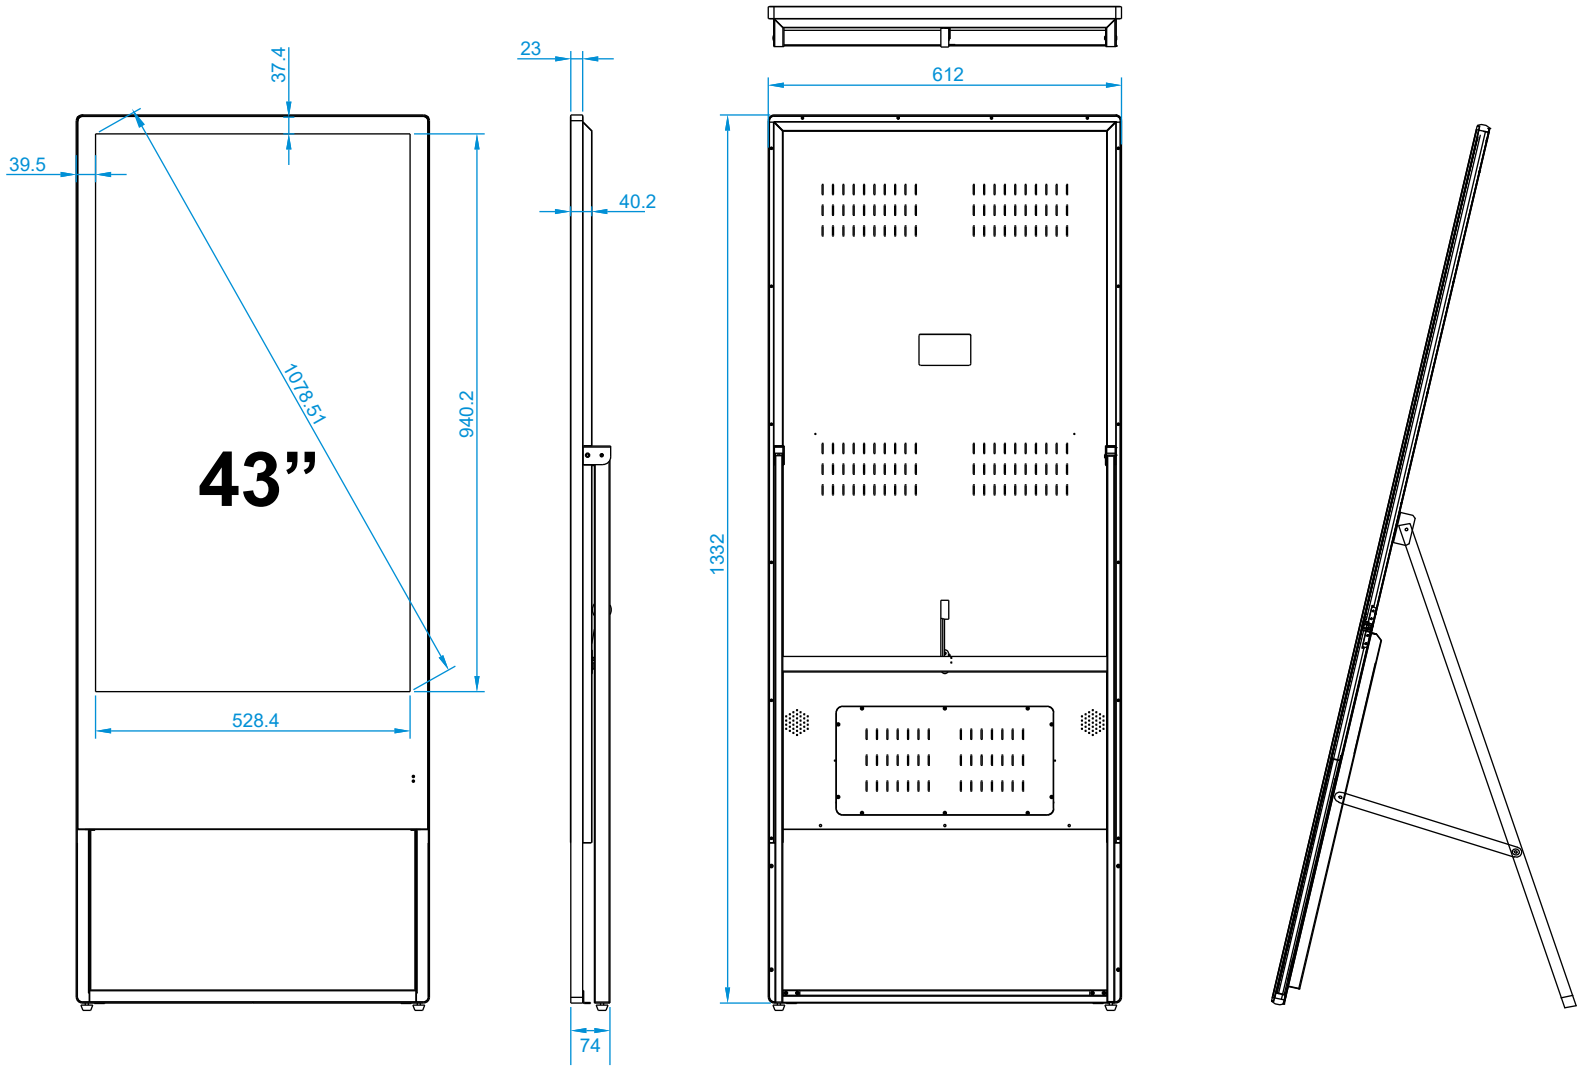

# 32 inch Portable digital poster

Types :	Bracket type	<b>32 inch Portable digital poster</b>
Size :	32"	
Model :		

# 43 inch Portable digital poster

Types :	Bracket type	<b>43 inch Portable digital poster</b>
Size :	43''	
Model :		

# 49 inch Portable digital poster

Types :	Bracket type	<b>49 inch Portable digital poster</b>
Size :	49''	
Model :		