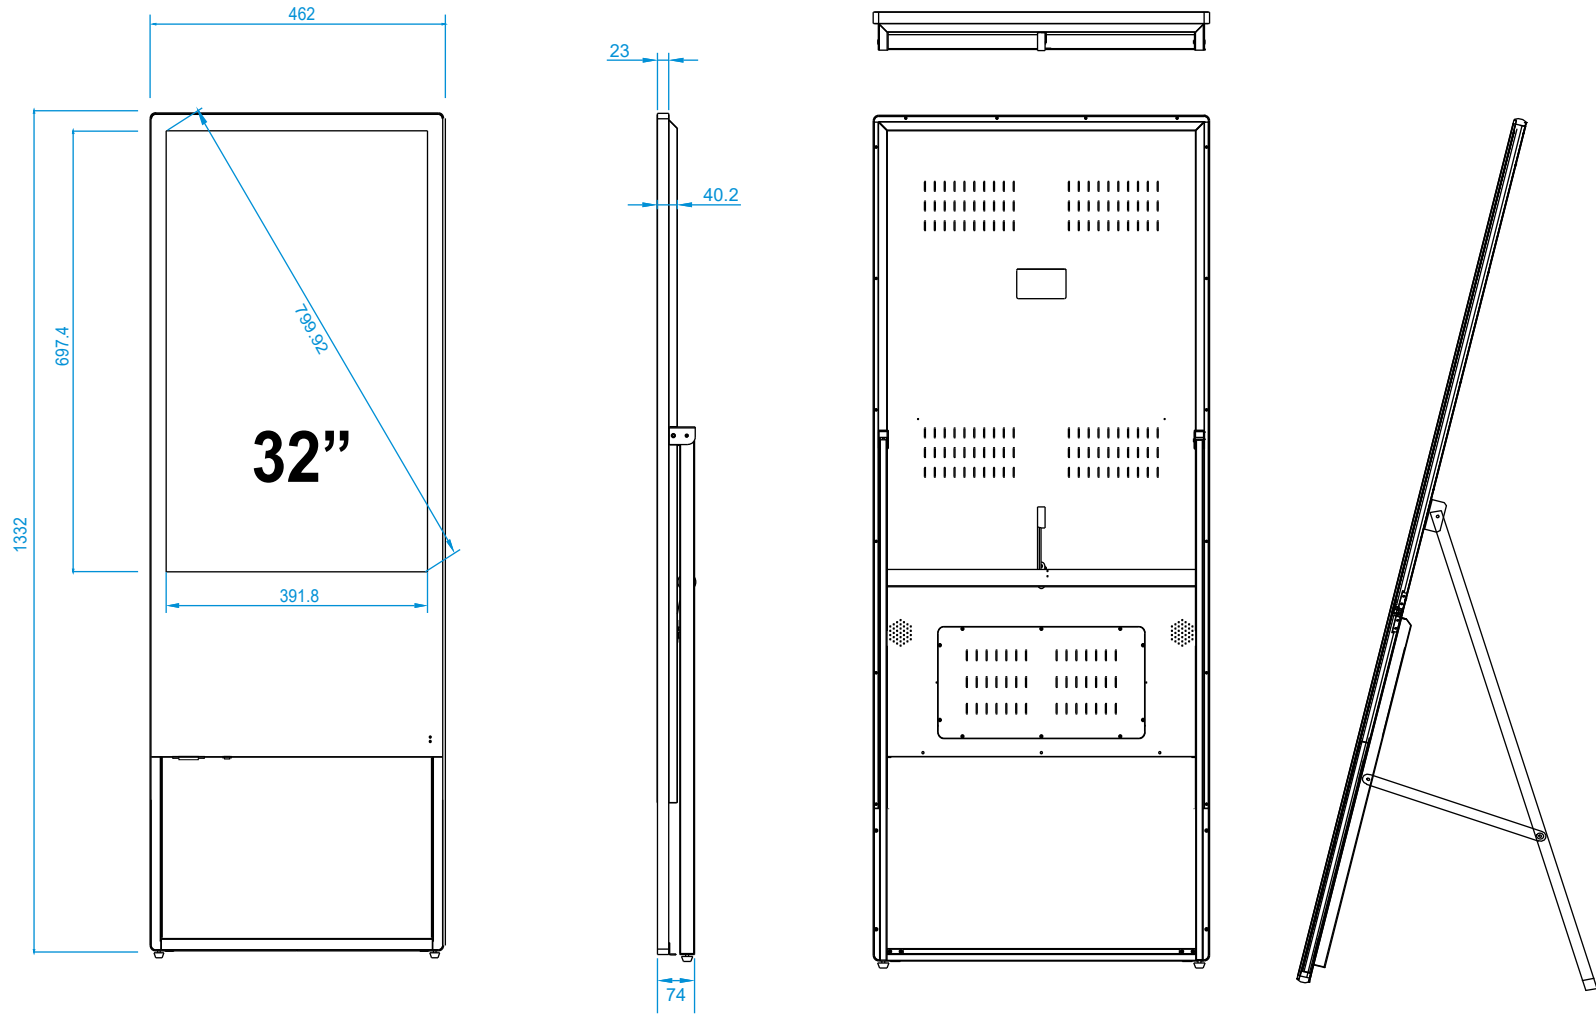

# 32 inch Portable digital poster

Types :	Bracket type	<b>32 inch Portable digital poster</b>
Size :	32"	
Model :		

# 43 inch Portable digital poster

Types :	Bracket type	<b>43 inch Portable digital poster</b>
Size :	43''	
Model :		

# 49 inch Portable digital poster

Types :	Bracket type	<b>49 inch Portable digital poster</b>
Size :	49''	
Model :		