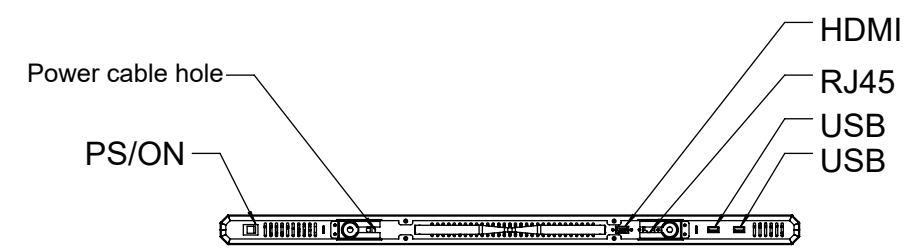

55 inch Indoor Super Slim Double Sided Display

Clear tempered glass

		Senevo Digital Signage
Types :	Hanging	55 inch Indoor Super Slim Double Sided Display
Size	55"	
:		