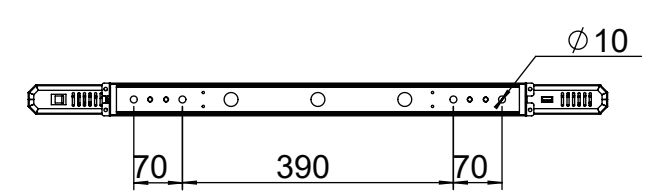

55 inch Indoor Super Slim Double Sided Display

Clear tempered glass

		Senevo Digital Signage
Types :	Hanging	55 inch Indoor Super Slim Double Sided Display
Size	55"	
:		