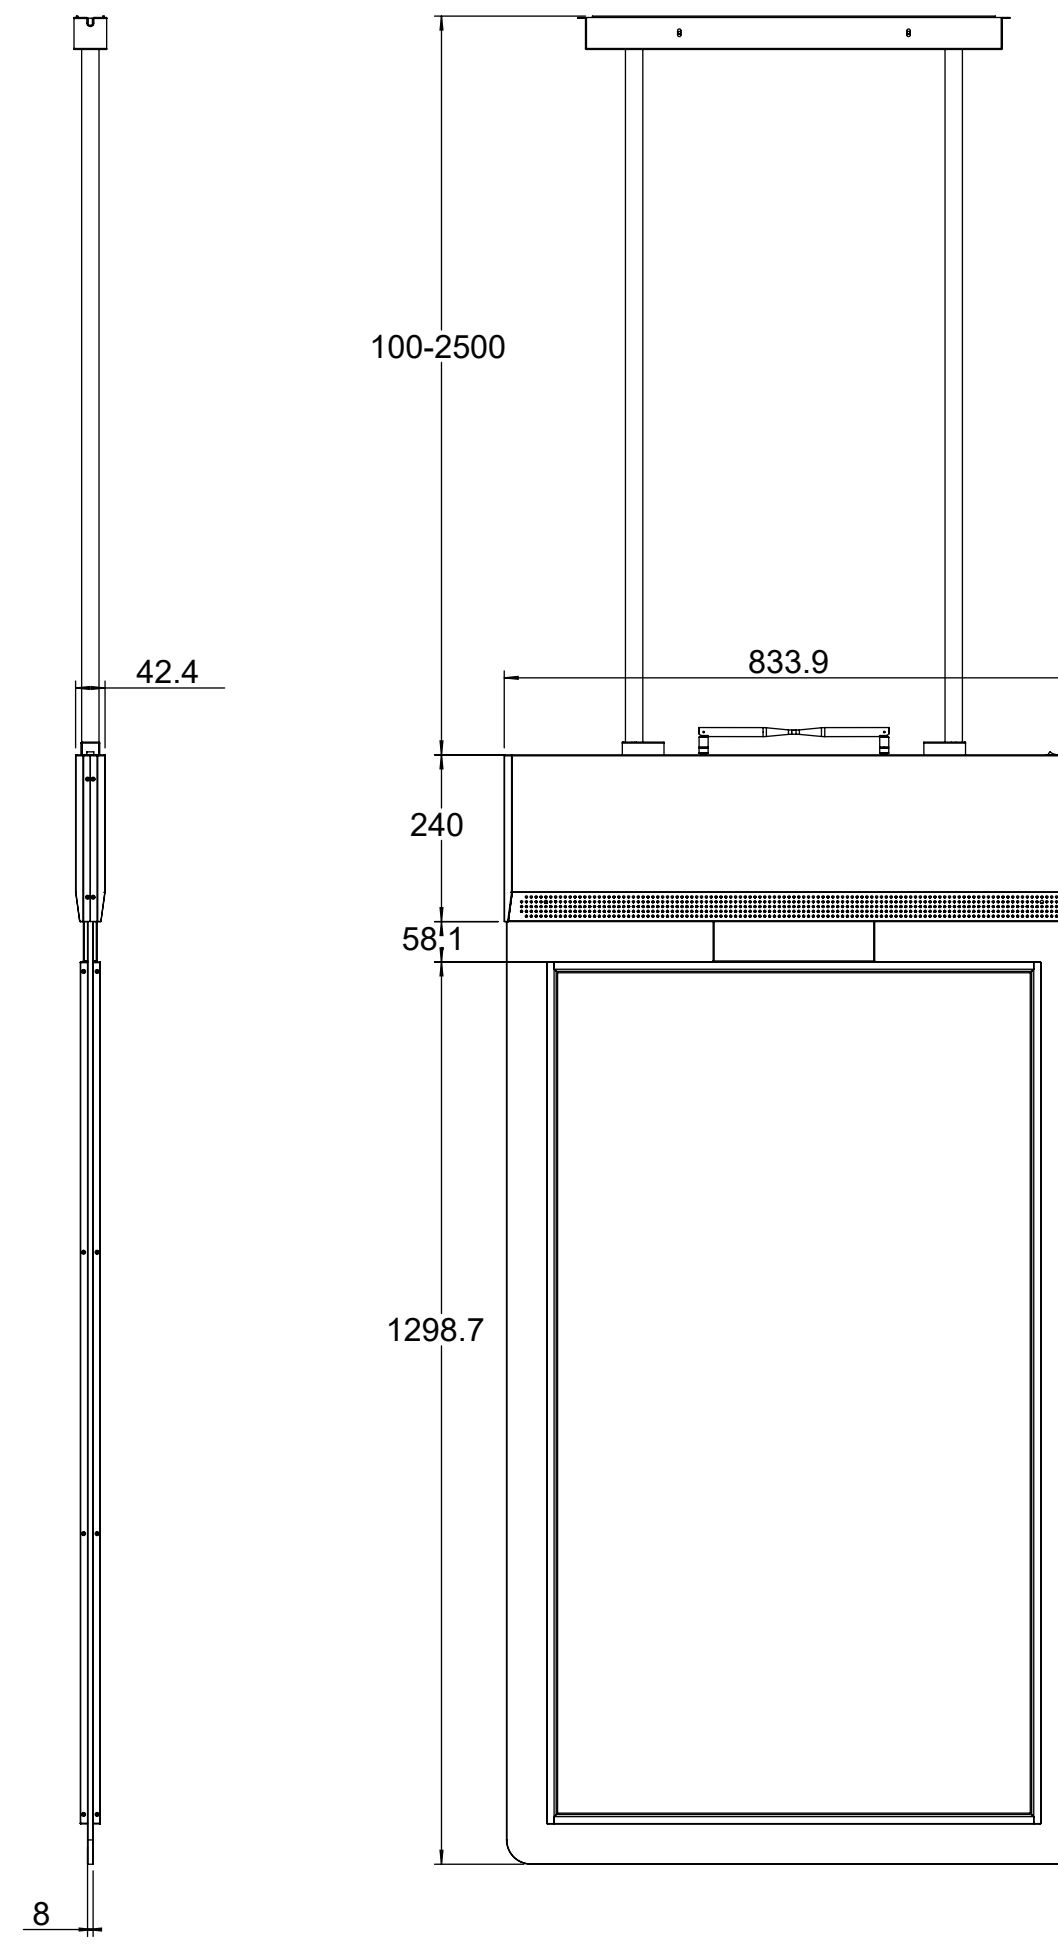

55 inch Indoor Super Slim Double Sided Display

Clear tempered glass

		Senevo Digital Signage
Types :	Hanging	55 inch Indoor Super Slim Double Sided Display
Size	55"	
:		