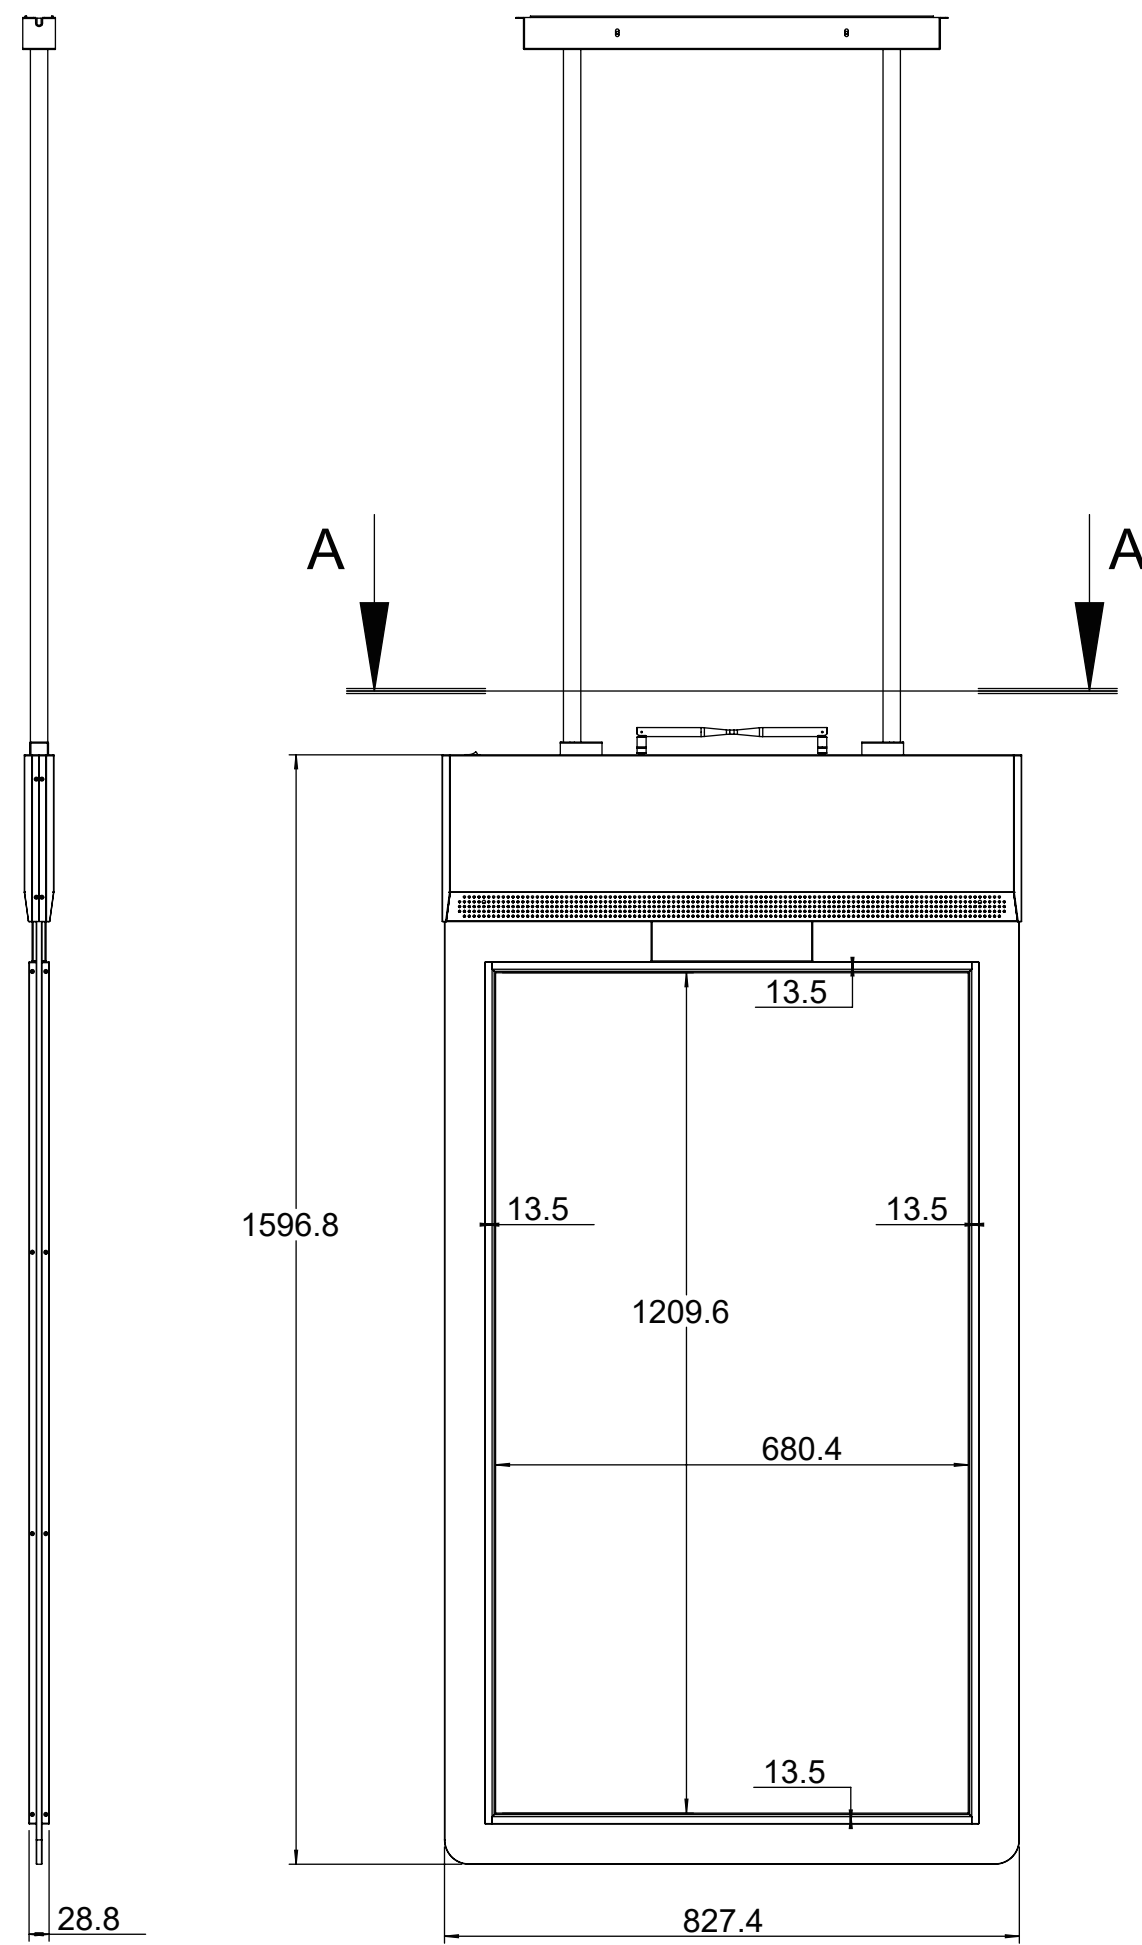

55 inch Indoor Super Slim Double Sided Display

Clear tempered glass

		Senevo Digital Signage
Types :	Hanging	55 inch Indoor Super Slim Double Sided Display
Size	55"	
:		