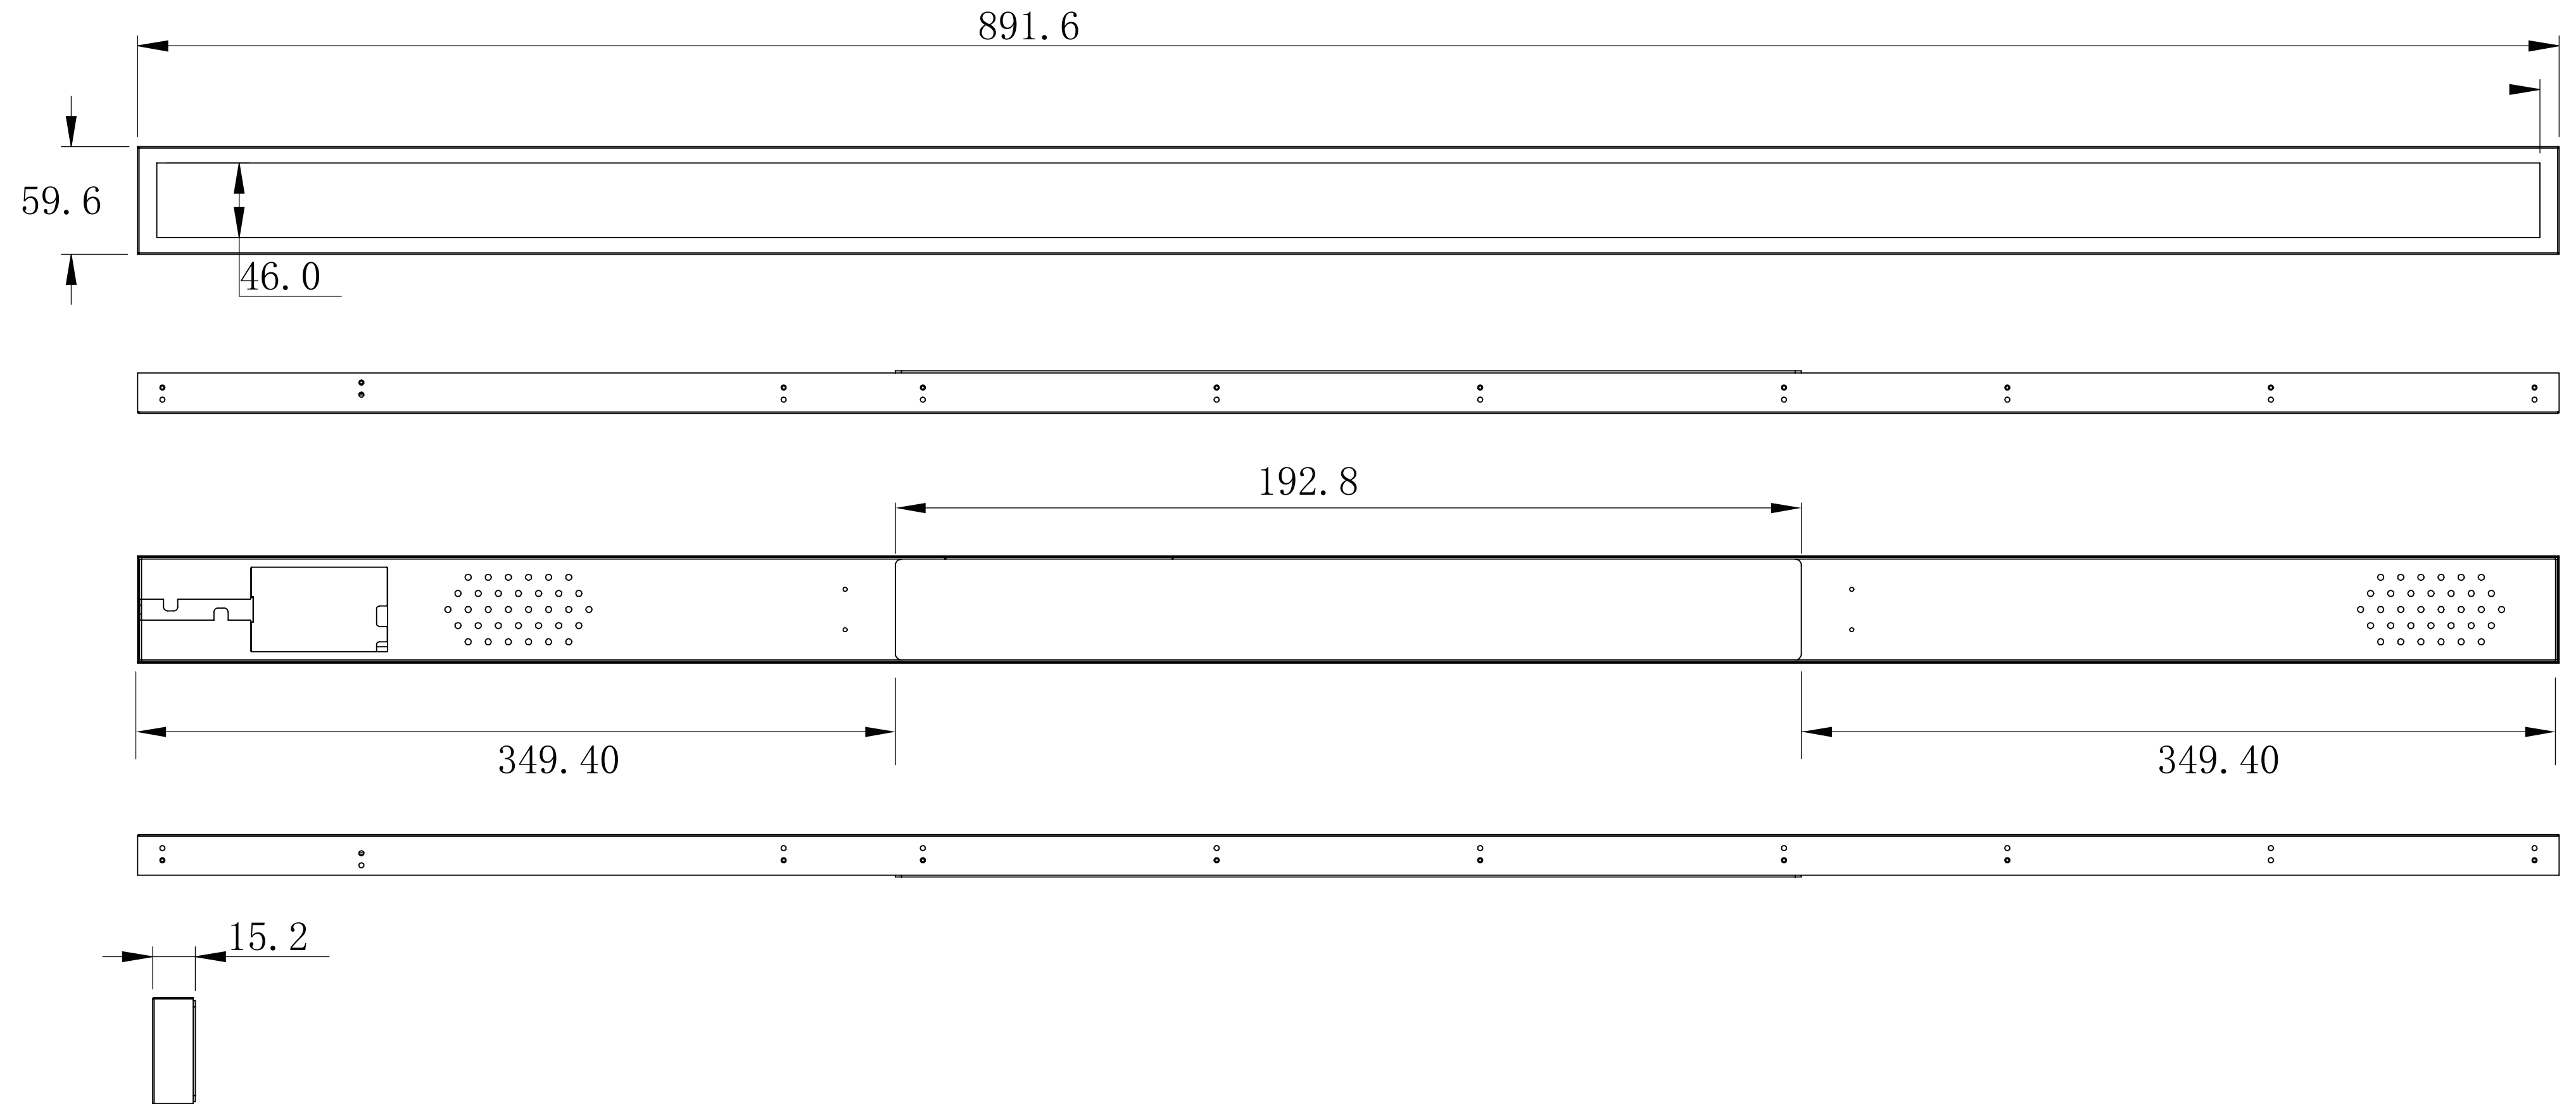

35" Stretched Bar LCD Display

Screenage		Screenage Technology
Types :	Bat-type	35" Stretched Bar LCD Display
Size :	35"	
Model :	No.571	