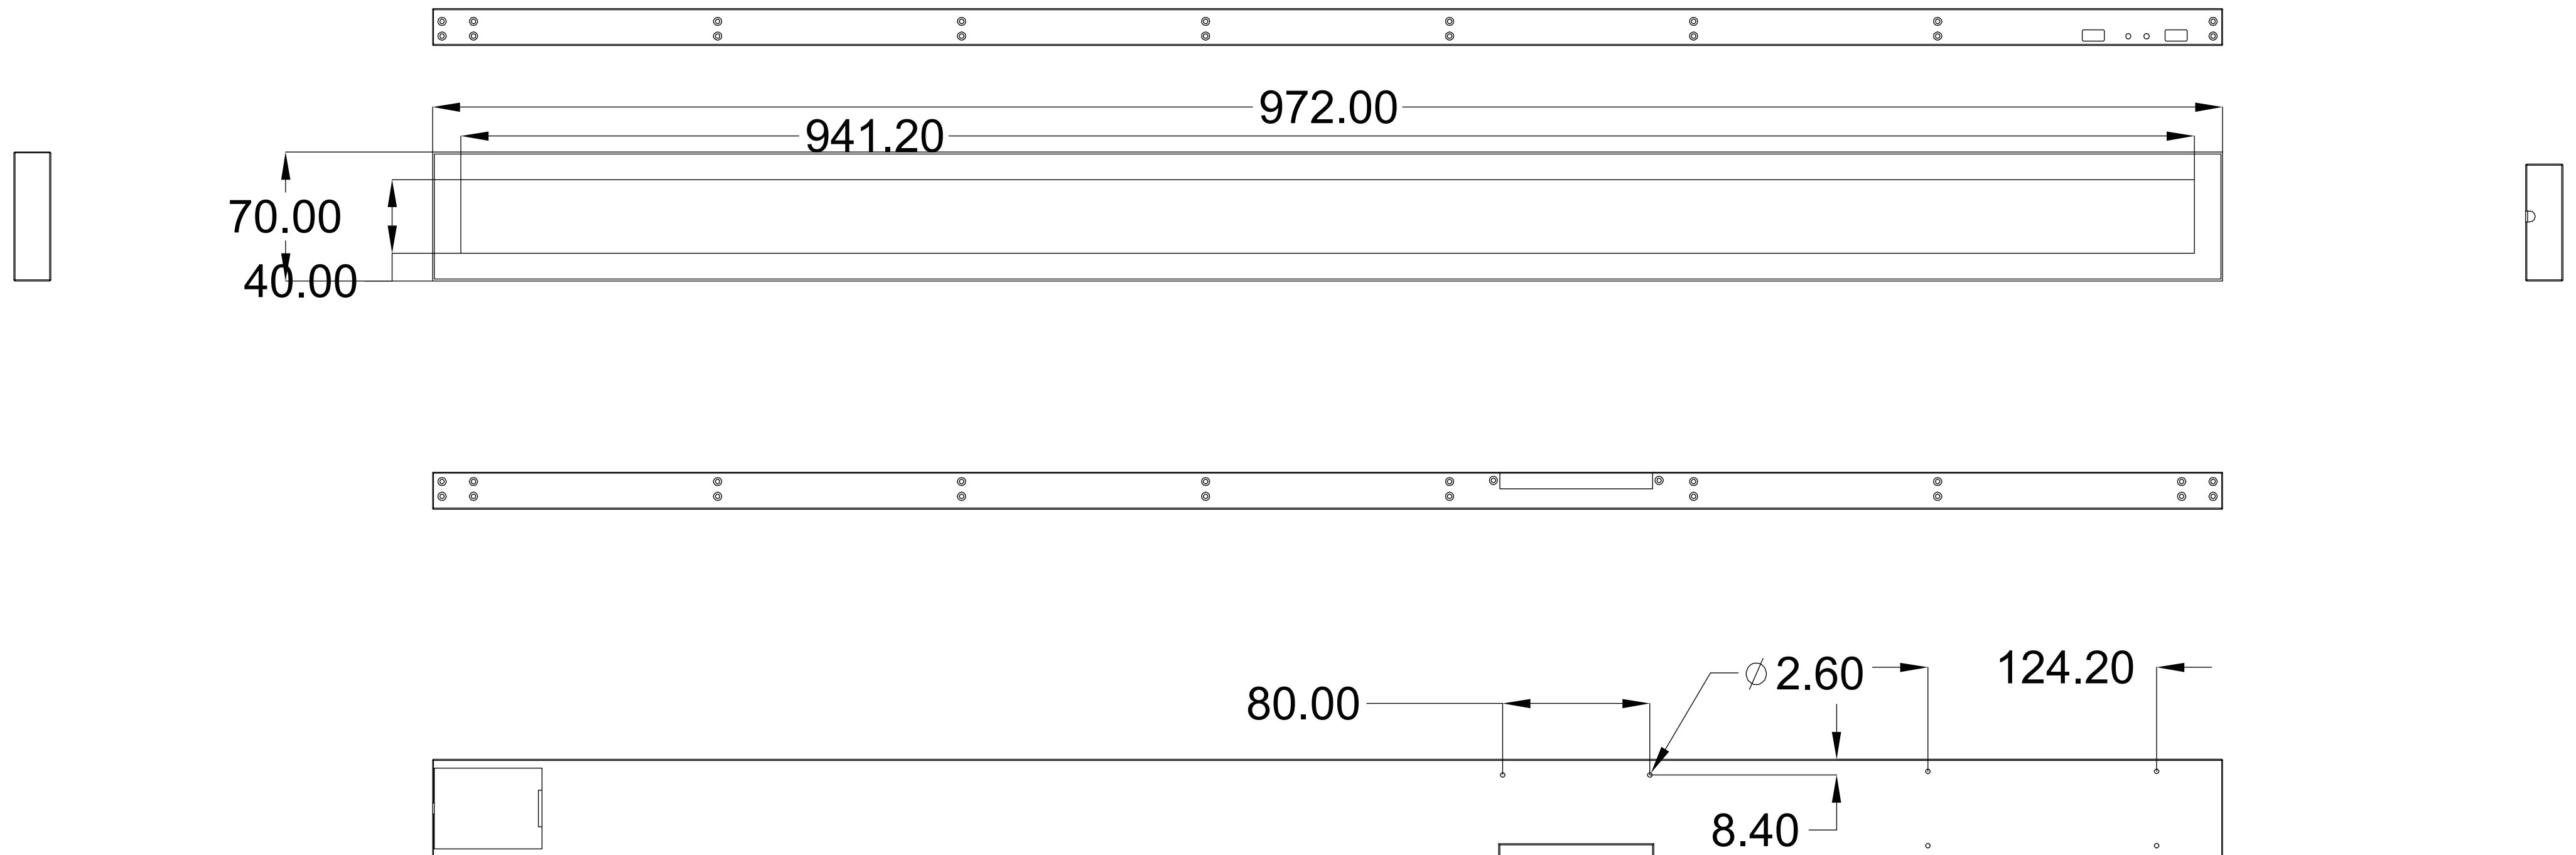

37.1" Stretched Bar LCD Display

Screenage		Screenage Technology
Types :	Bat-type	37.1" Stretched Bar LCD Display
Size :	37.1"	
Model :	No.571	